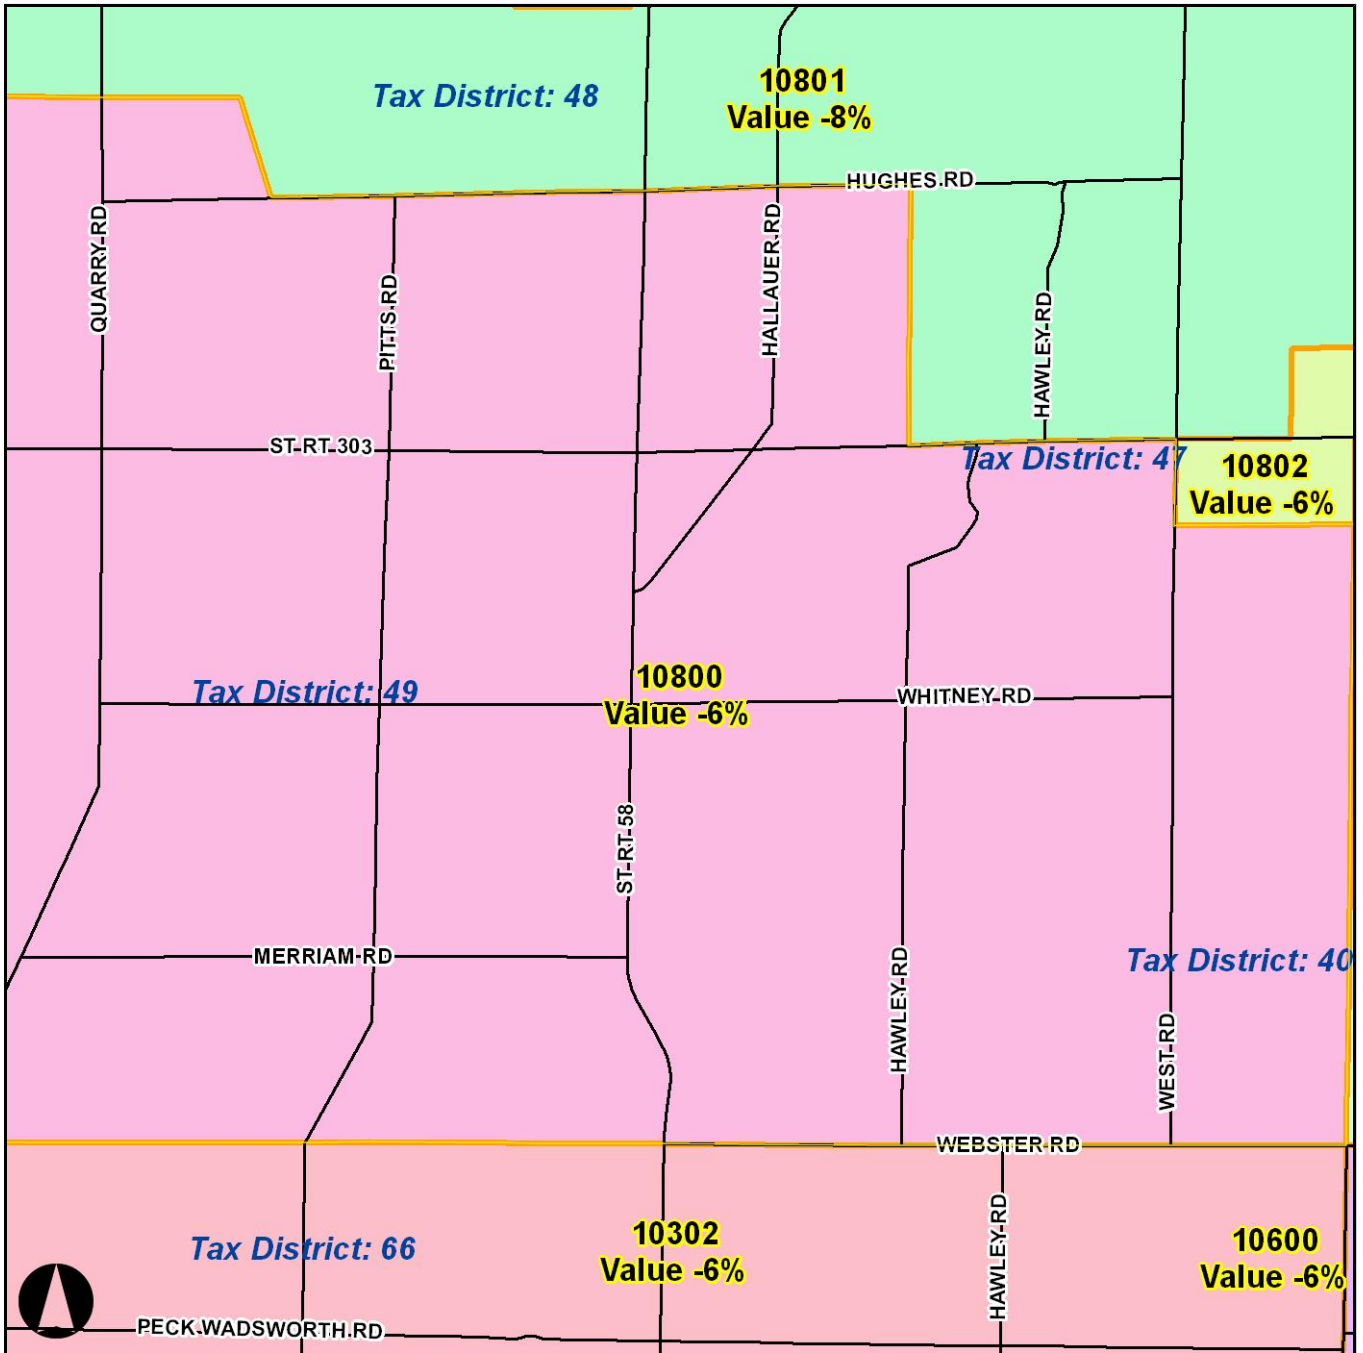

2009 Lorain County Neighborhoods

Neighborhood by Code (1)

Neighborhoods (1)

Neighborhood Code	Community	Neighborhood Name	Tax District	Percent Change	Shape_Length
10800	1140 PITTSFIELD TOWNSHIP	PITTSFIELD TOWNSHIP - SOUTH OF STATE ROUTE 303	49	-6	95799.4366693512