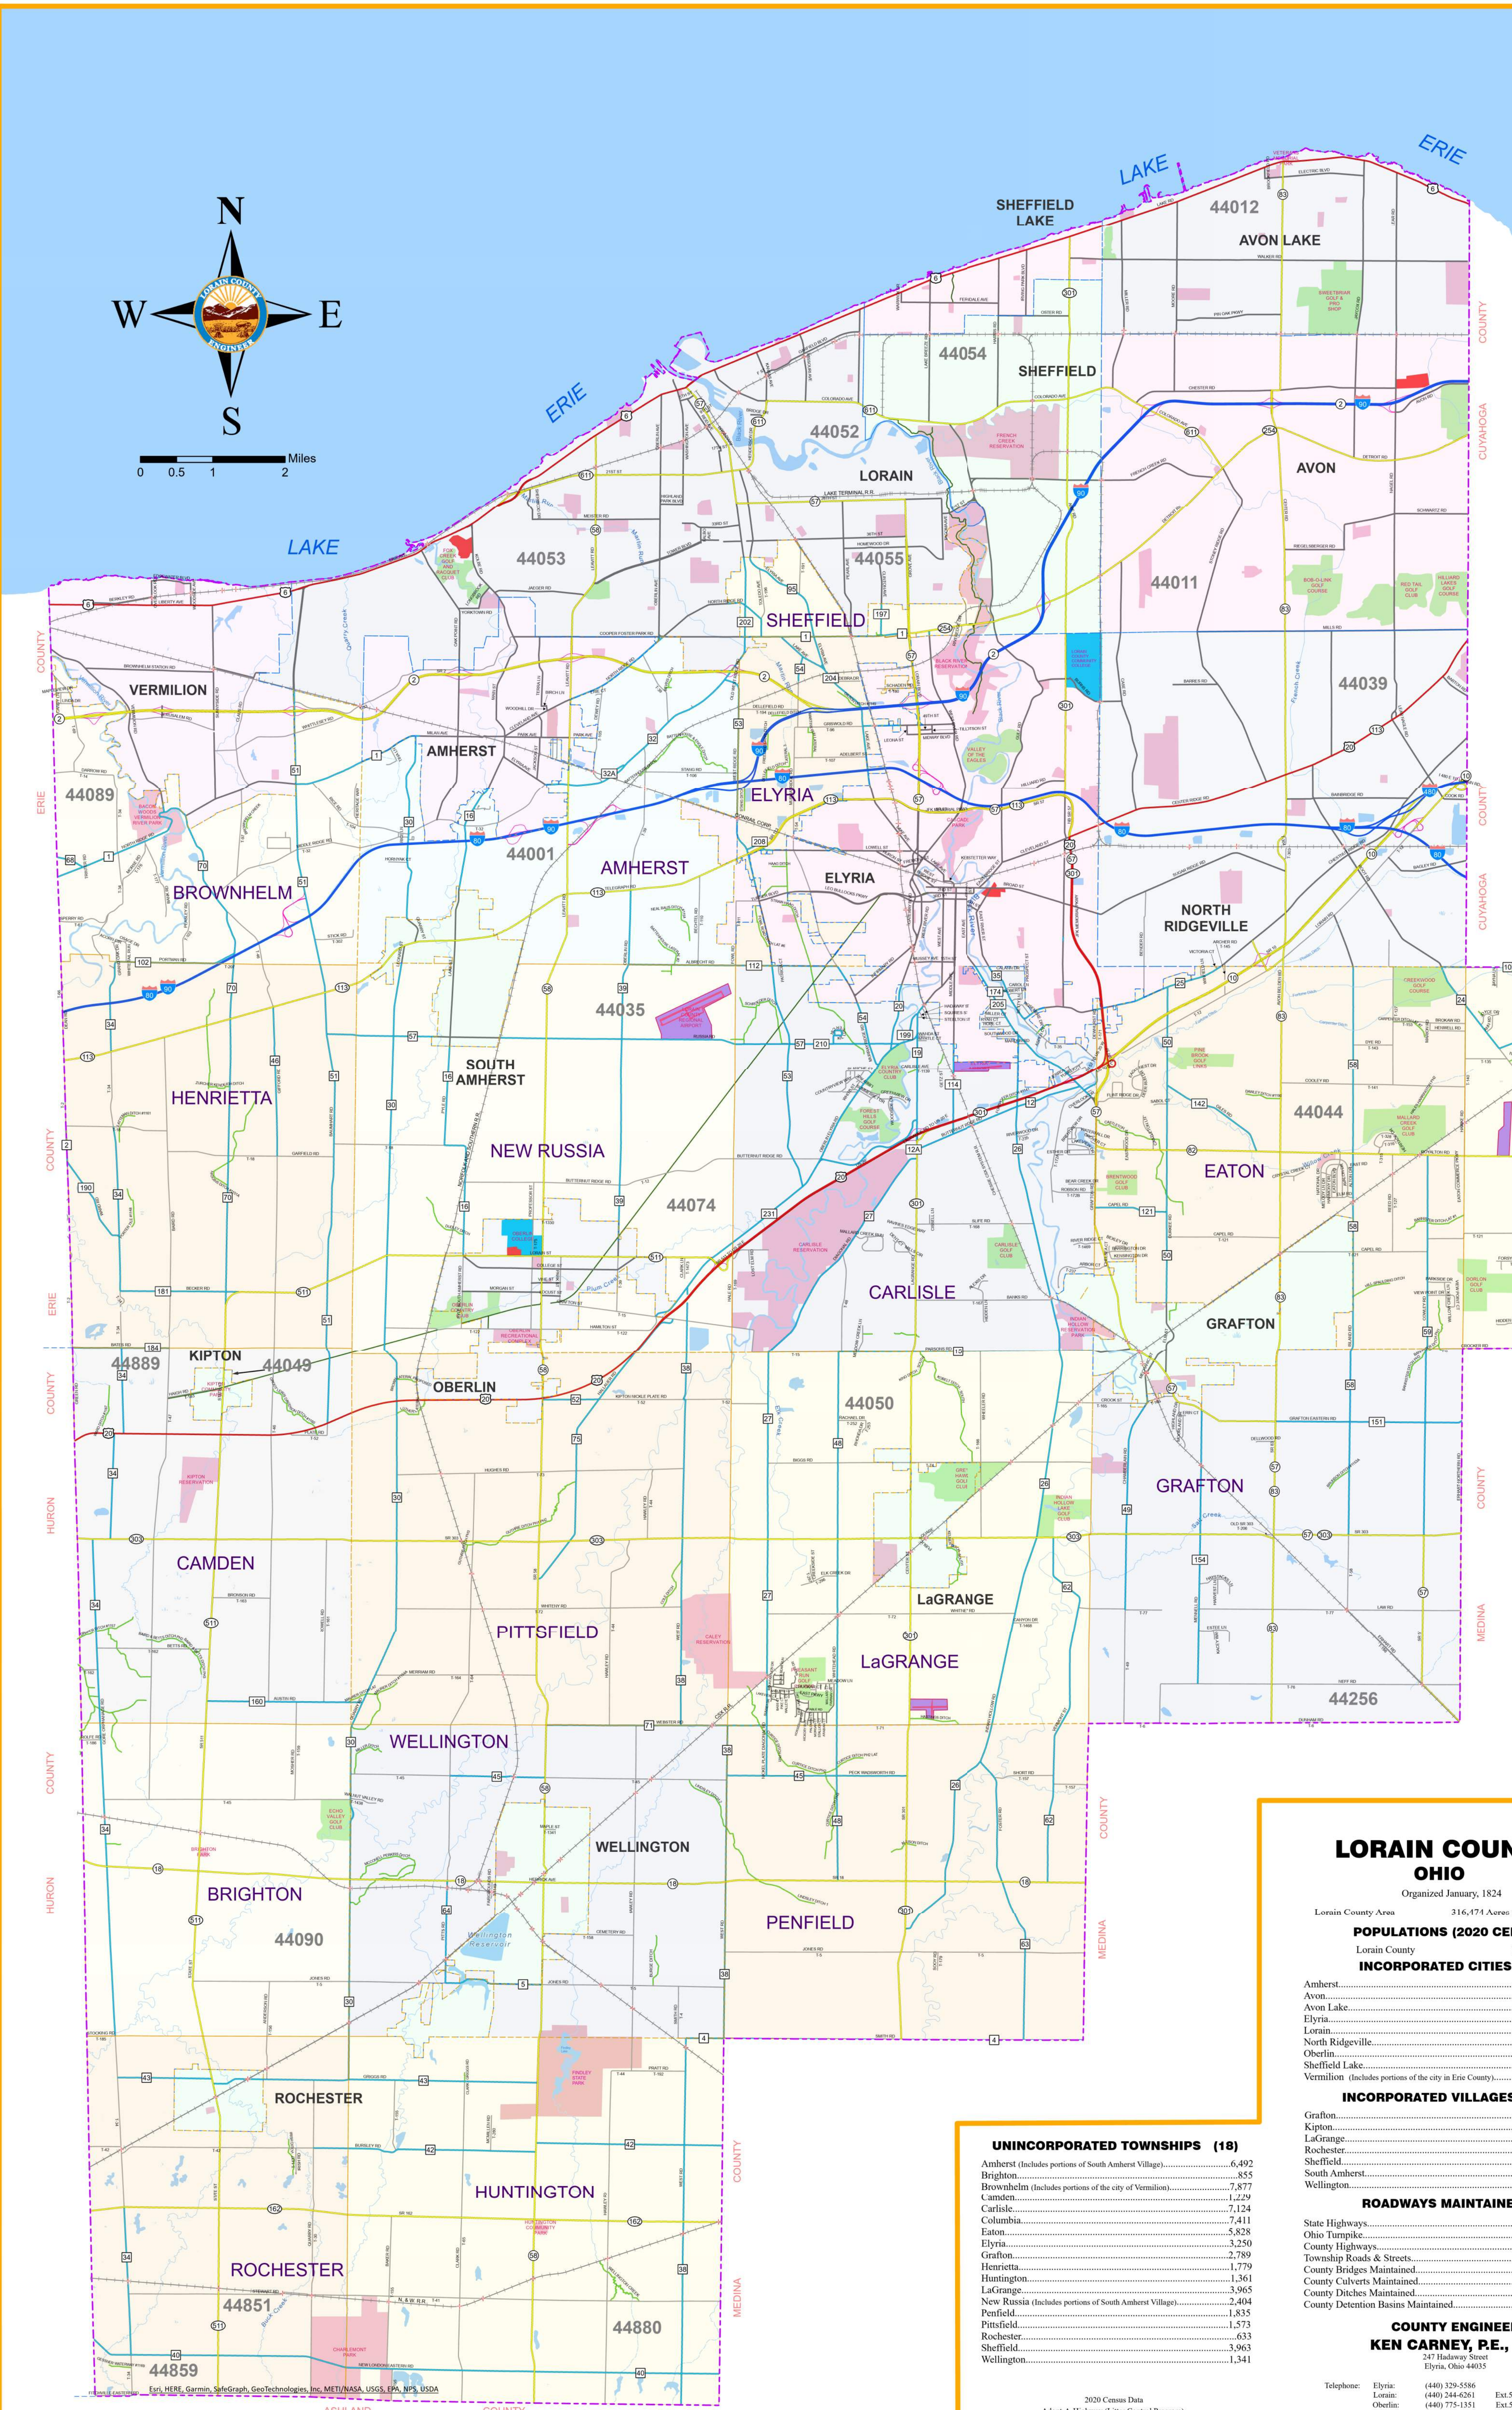

COLUMBIA WEST RIVER RD

COOPER FOSTER PARK RD

WHITNEY RD BRIDGE #0291 REPLACEMENT

WEST RD BRIDGE #1427 REPLACEMENT

NORTH RIDGE RD RESURFACING & WATERMAIN

ZIP CODES USED

44001 Amherst	44053 Lorain
44011 Avon	44054 Sheffield/Sheffield Lake
44012 Avon Lake	44055 Lorain
44028 Columbia Station	44074 Oberlin
44035 Elyria	44089 Vermilion
44039 North Ridgeville	44090 Wellington
44044 Grafton	44256 Medina
44049 Kipton	44851 New London
44050 LaGrange	44859 Nova
44052 Lorain	44880 Sullivan
	44889 Wakeman