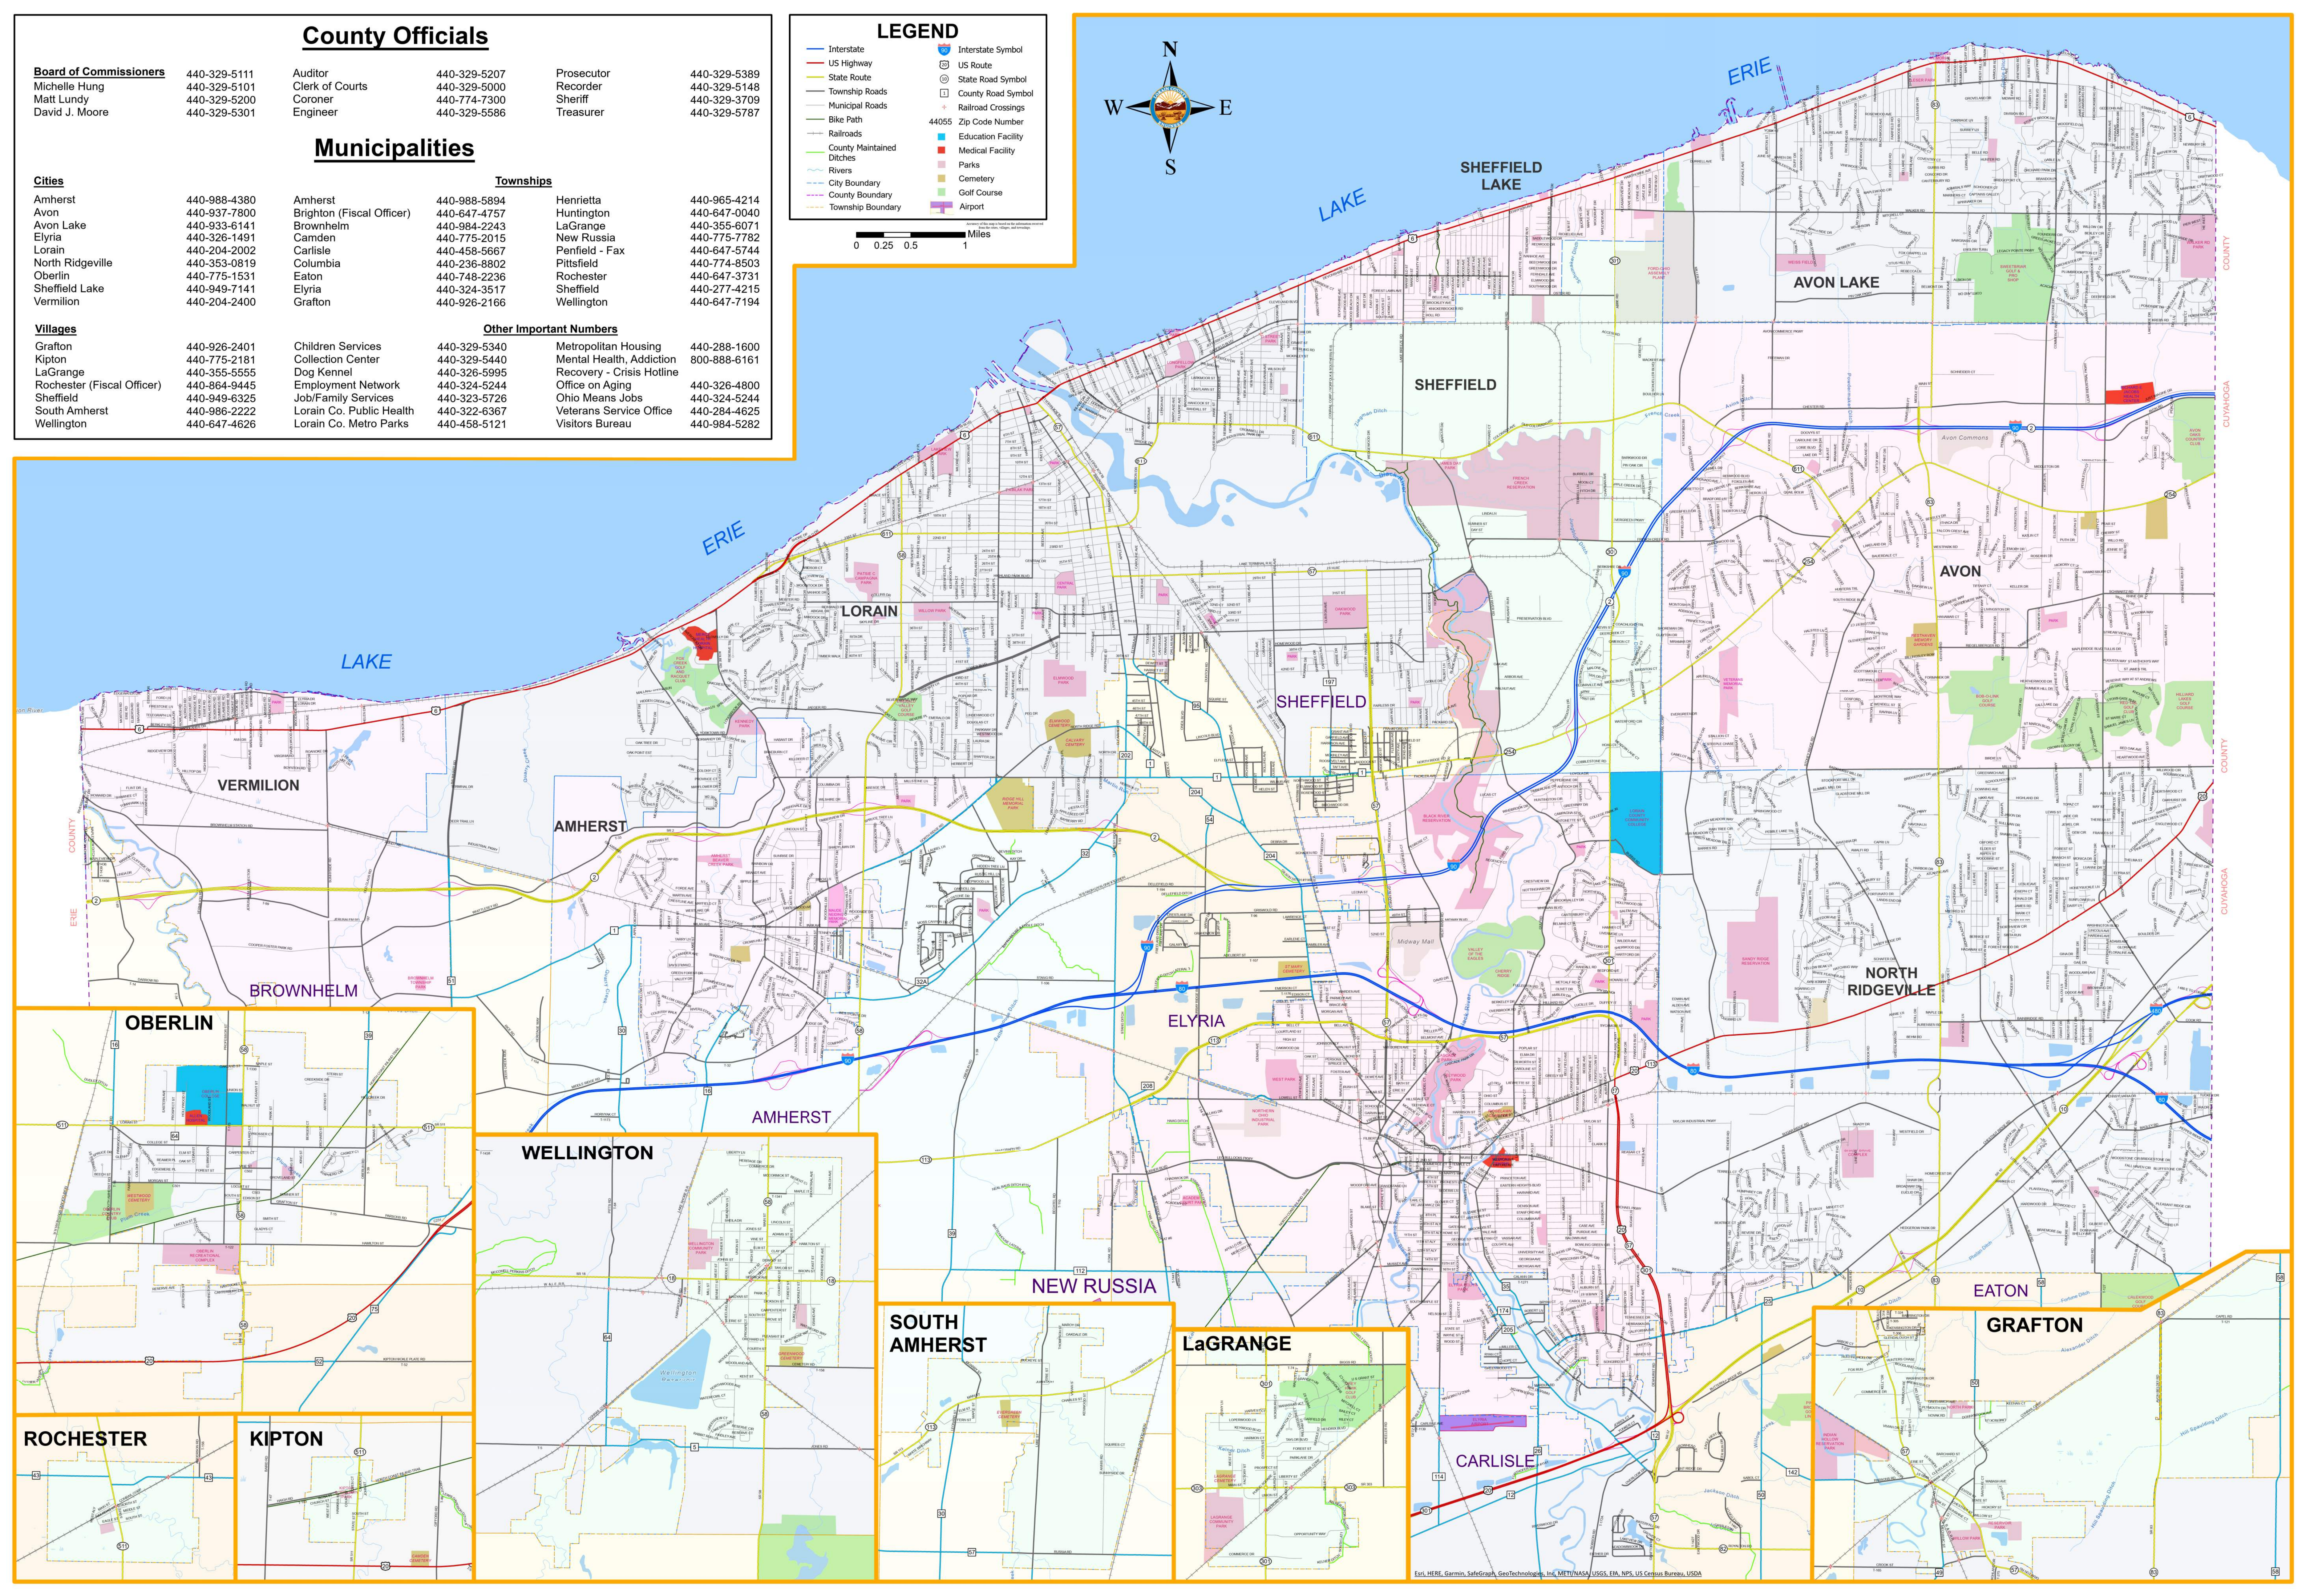

LEGEND

Interstate	Interstate Symbol
US Highway	US Route
State Route	State Road Symbol
Township Roads	County Road Symbol
Municipal Roads	Railroad Crossings
Bike Path	44055 Zip Code Number
Railroads	Education Facility
County Maintained Ditches	Medical Facility
Rivers	Parks
City Boundary	Cemetery
County Boundary	Golf Course
Township Boundary	Airport