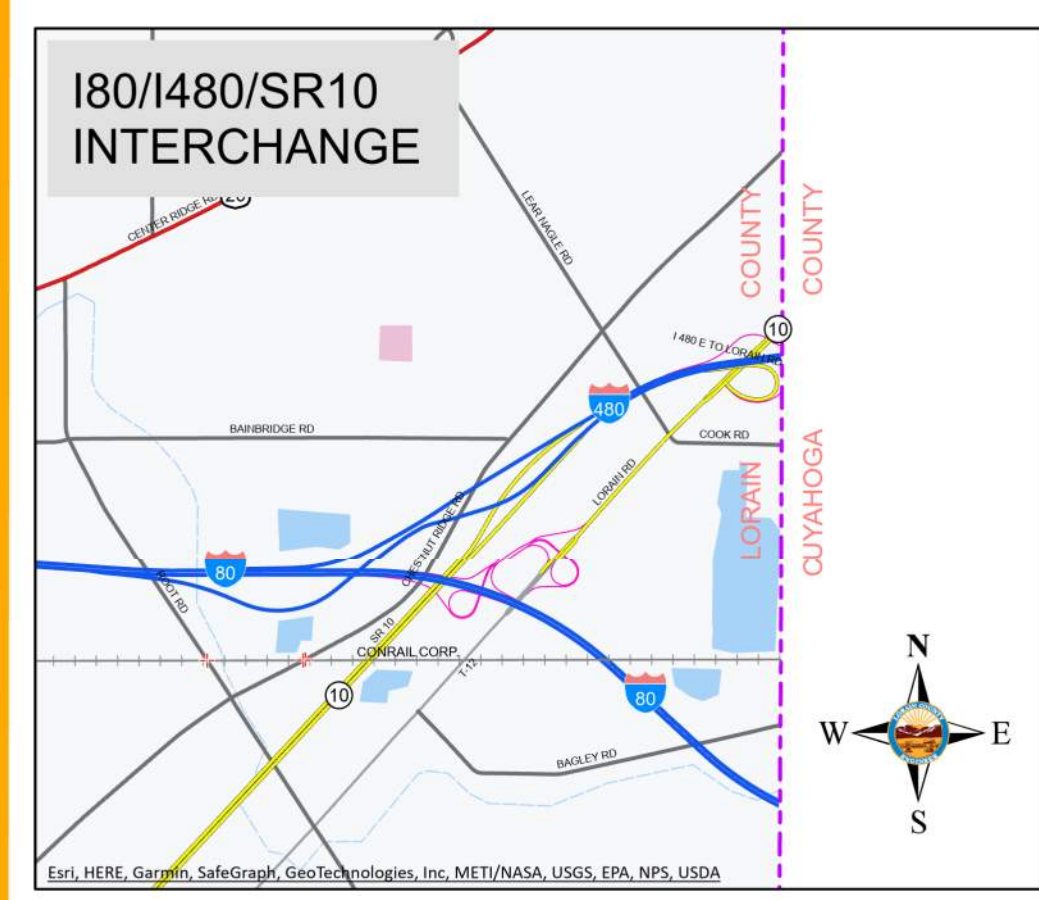

LEGEND

Interstate Controlled Access	Interstate Symbol
US Highway	US Route
State Route	State Road Symbol
County Roads	County Road Symbol
Township Roads	Railroad Crossings
Bike Path	44055 Zip Code Number
Railroads	Education Facility
County Maintained Ditches	Medical Facility
Rivers	Parks
City Boundary	Cemetery
County Boundary	Golf Course
Township Boundary	Airport

LORAIN COUNTY OHIO

Organized January, 1824
Lorain County Area 316,474 Acres or 495 Sq. Miles
POPULATIONS (2020 CENSUS)
Lorain County 312,964
INCORPORATED CITIES (9)

Amherst	12,681
Avon	24,847
Avon Lake	25,206
Elyria	52,656
Lorain	65,211
North Ridgeville	35,280
Oberlin	8,555
Sheffield Lake	8,957
Vermilion (Includes portions of the city in Erie County)	10,659

INCORPORATED VILLAGES (7)

Grafton	5,895
Kipton	209
LaGrange	2,595
Rochester	1,159
Sheffield	4,135
South Amherst	1,581
Wellington	4,799

ROADWAYS MAINTAINED

State Highways	193.46 miles
Ohio Turnpike	20.70 miles
County Highways	267.62 miles
Township Roads & Streets	327.49 miles
County Bridges Maintained	236
County Culverts Maintained	1,224
County Ditches Maintained	38.00 miles
County Detention Basins Maintained	24

COUNTY ENGINEER
KEN CARNEY, P.E., P.S.
247 Hadaway Street
Elyria, Ohio 44035

UNINCORPORATED TOWNSHIPS (18)

Amherst (Includes portions of South Amherst Villages)	6,492
Brighton	855
Brownhelm (Includes portions of the city of Vermilion)	7,877
Camden	1,229
Carlisle	7,124
Columbia	7,411
Eaton	5,828
Elyria	3,250
Grafton	2,799
Henrietta	1,779
Huntington	1,361
LaGrange	3,965
New Russia (Includes portions of South Amherst Villages)	2,404
Penfield	1,835
Pittsfield	1,573
Rochester	633
Sheffield	3,963
Wellington	1,341